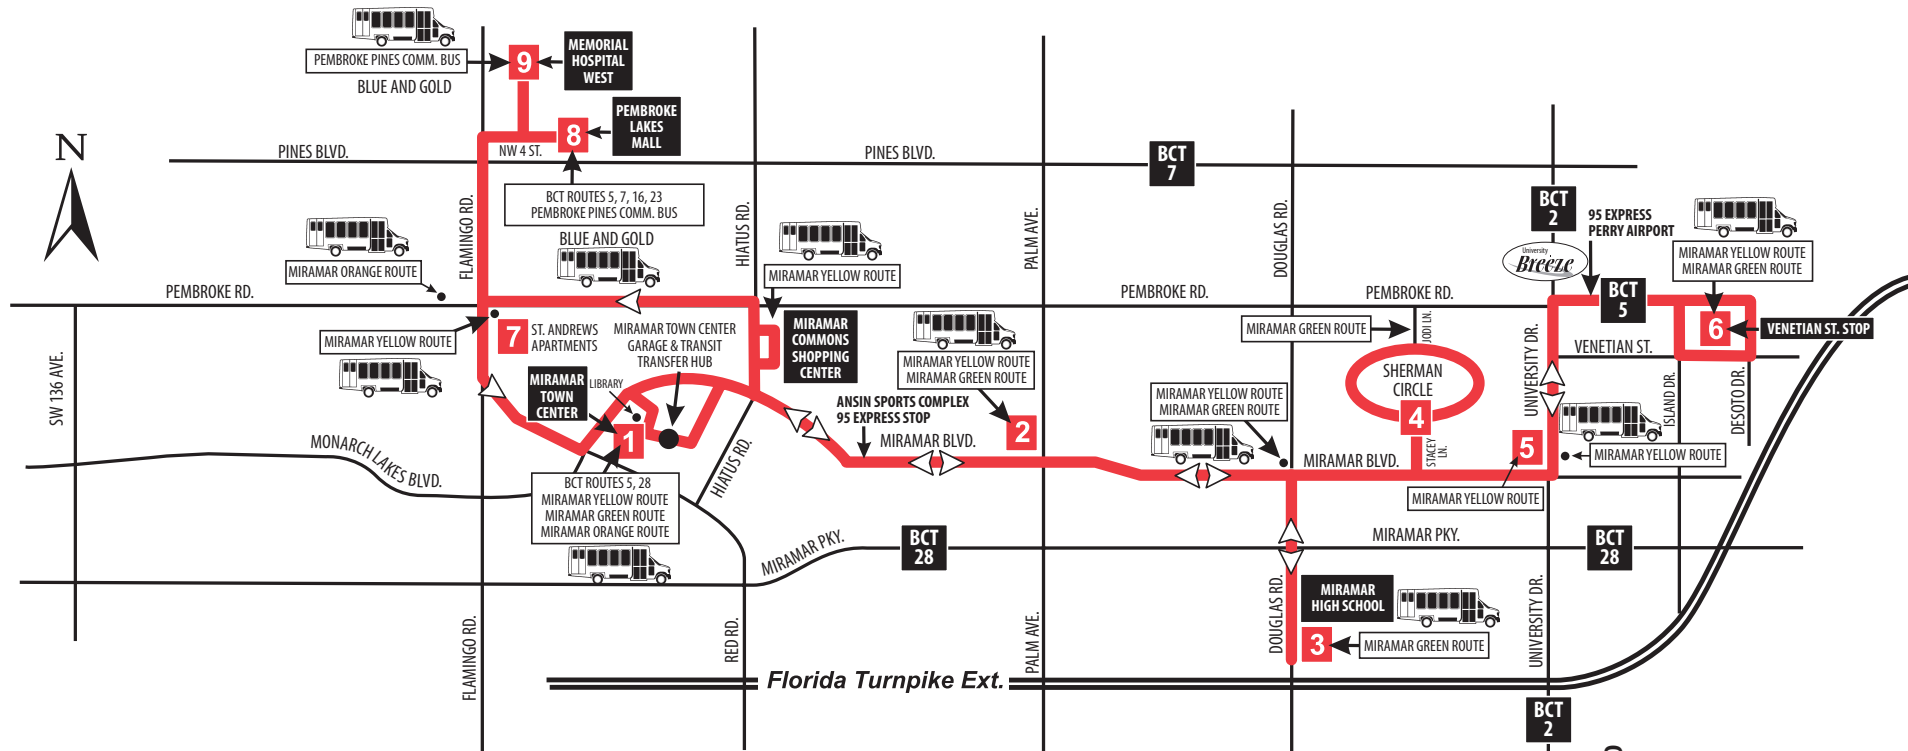

Miramar Community Shuttle Red Route Service

The City of Miramar and Broward County Transit (BCT) have partnered to provide the Miramar Red Community Shuttle Route. This free service will increase the number of destinations and connections through public transit.

BCT Route 703

Updated April 2023

MIRAMAR TOWN CENTER	MIRAMAR BLVD & PALM AVE	MIRAMAR HIGH DOUGLAS RD & FOXCROFT RD	SHERMAN CIR & STACEY LA	MIRAMAR BLVD & UNIVERSITY DR	VENETIAN ST STOP BETWEEN ISLAND DR & DESOTO DR	MIRAMAR BLVD & UNIVERSITY DR	MIRAMAR BLVD & PALM AVE	MIRAMAR TOWN CENTER	PEMBROKE RD & FLAMINGO RD (ST ANDREWS)	PEMBROKE LAKES MALL	MEMORIAL WEST HOSPITAL	MIRAMAR TOWN CENTER
1	2	3	4	5	6	5	2	1	7	8	9	1
6:30a	6:35a	6:50a	6:44a	6:56a	7:02a	7:07a	7:15a	7:20a	7:29a	7:37a	7:39a	7:45a
7:50a	7:55a	8:05a	8:10a	8:15a	8:21a	8:26a	8:34a	8:39a	8:48a	8:56a	8:59a	9:05a
1:10p	1:15p	1:25p	1:30p	1:35p	1:41p	1:46p	1:54p	1:59p	2:08p	2:16p	2:19p	2:25p
2:32p	2:37p	2:47p	2:52p	2:57p	3:03p	3:08p	3:16p	3:21p	3:30p	3:38p	3:41p	3:47p
3:53p	3:58p	4:08p	4:13p	4:18p	4:24p	4:29p	4:37p	4:42p	4:51p	4:59p	5:02p	5:08p