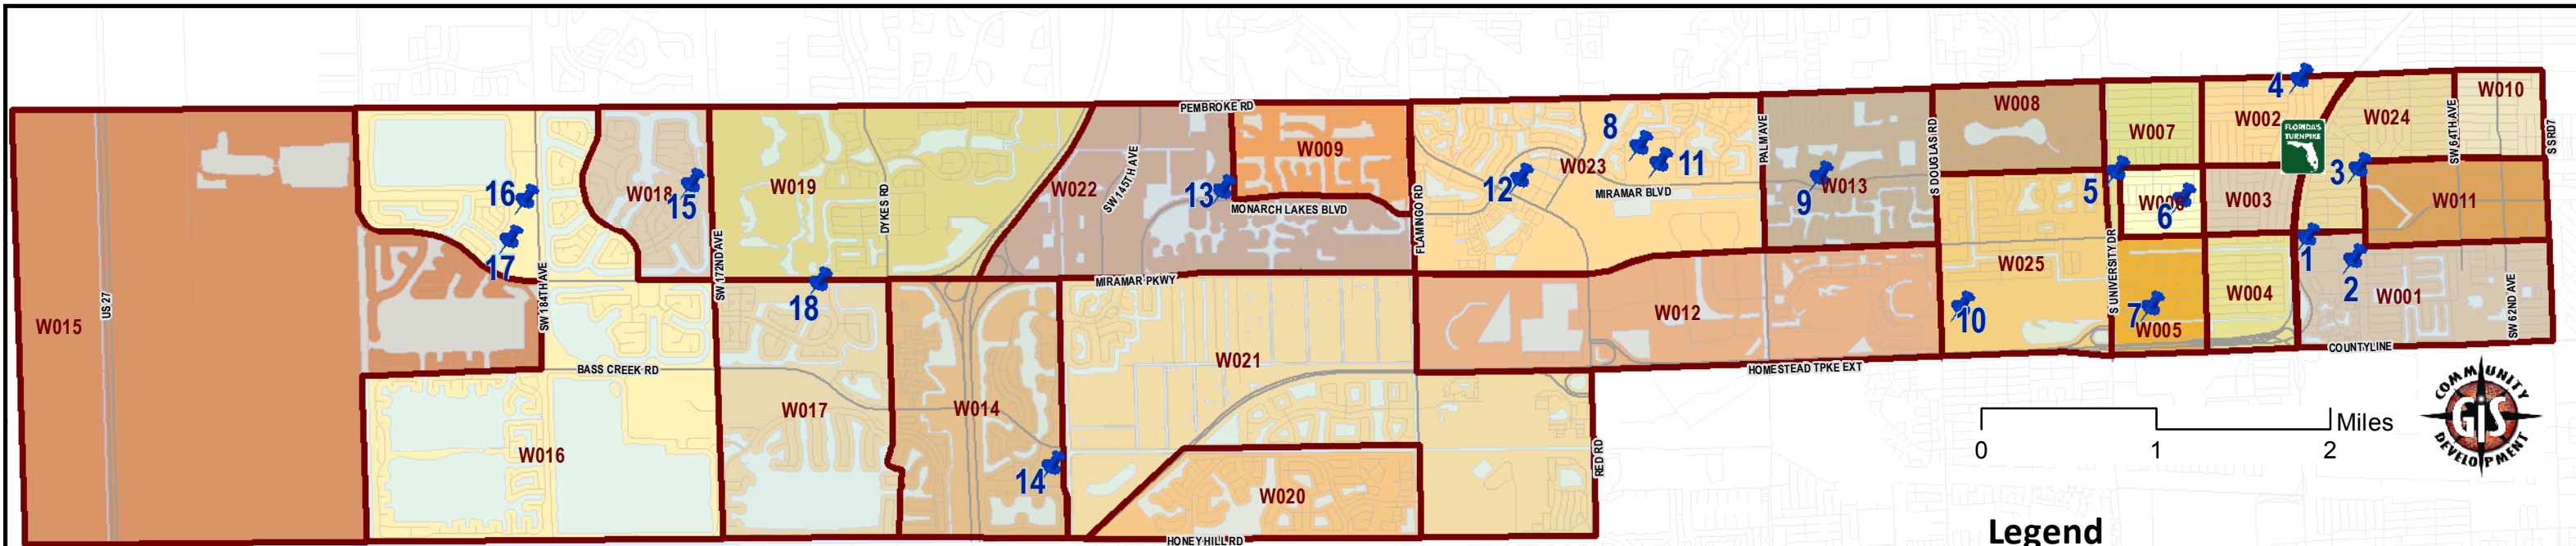

Election Precincts

Miramar Voters:
 A Voter Information Card has been mailed to your home.
 Please look for your precinct number from W001 to W025.
 With this precinct number, find which location is assigned
 to you in the table below and locate it on the map
 This is the designated location to cast your vote.

Legend

- Polling Station Locations
- Election Precinct Boundaries

PRECINCT	LOCATION	ADDRESS	POLLING STA	PRECINCT	LOCATION	ADDRESS	POLLING STA
W001	Vernon E Hargray Youth Enrichment Ctr	7000 MIRAMAR PKWY	1	W014	Coral Cove Elementary School	5100 SW 148TH AVE	14
W002	Pembroke Rd Baptist Church	7130 PEMBROKE RD	4	W015	Sunset Lakes Elementary School	18400 SW 25TH ST	16
W003	Miramar United Methodist Church	2507 UTOPIA DR	5	W016	Sunset Lakes Community Center	2801 SW 186TH AVE	17
W004	Vernon E Hargray Youth Enrichment Ctr	7000 MIRAMAR PKWY	1	W017	Dolphin Bay Elementary School	16450 MIRAMAR PKWY	18
W005	Fairway Elementary School	7850 FAIRWAY BLVD	7	W018	Silver Lakes Elementary School	2300 SW 173RD AVE	15
W006	Sunshine Elementary School	7737 LASALLE BLVD	6	W019	Sunset Lakes Community Center	2801 SW 186TH AVE	17
W007	Miramar United Methodist Church	2507 UTOPIA DR	5	W020	Coral Cove Elementary School	5100 SW 148TH AVE	14
W008	Ansin Sports Complex	10801 MIRAMAR BLVD	8	W021	New Renaissance Middle School	10701 MIRAMAR BLVD	11
W009	Coconut Palm Elementary School	13601 MONARCH LAKES BLVD	13	W022	Miramar Town Center	2300 CIVIC CENTER PL	12
W010	A. C. Perry Elementary School	6850 SW 34 TH ST	2	W023	New Renaissance Middle School	10701 MIRAMAR BLVD	11
W011	A. C. Perry Elementary School	6850 SW 34 TH ST	2	W024	Miramar Elementary School	6831 SW 26TH ST	3
W012	Miramar High School	3601 SW 89TH AVE	10	W025	Fairway Elementary School	7850 FAIRWAY BLVD	7
W013	Sea Castle Elementary School	9600 MIRAMAR BLVD	9				